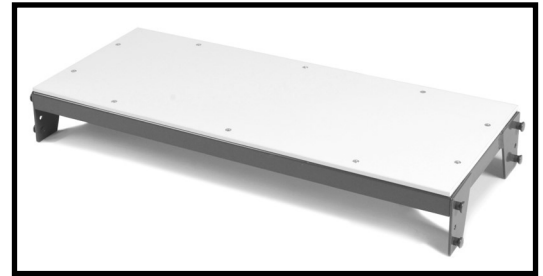

Homecare Bed Storage Cart with Shelf - Model: PBHBCART36

Thank you for choosing the ProBasics Bed Storage Cart. It is designed to fit most 36" wide Homecare Beds and is the perfect option for convenient storage and delivery. Use the bed ends to create a simple and compact unit to manage beds.

Components - Assembled Shelf

Cleaning

The shelf may be cleaned with a soft, damp cloth and mild detergent or disinfectant. **DO NOT** use abrasive cleaners or stiff-bristled brushes to avoid scratching the finish on the shelf assembly. **ALWAYS** allow the shelf to fully dry before use.

Maintenance

Between uses or every 3 months, check that the shelf screws are tightly secured and that the shelf/frame has no deformation due to use.